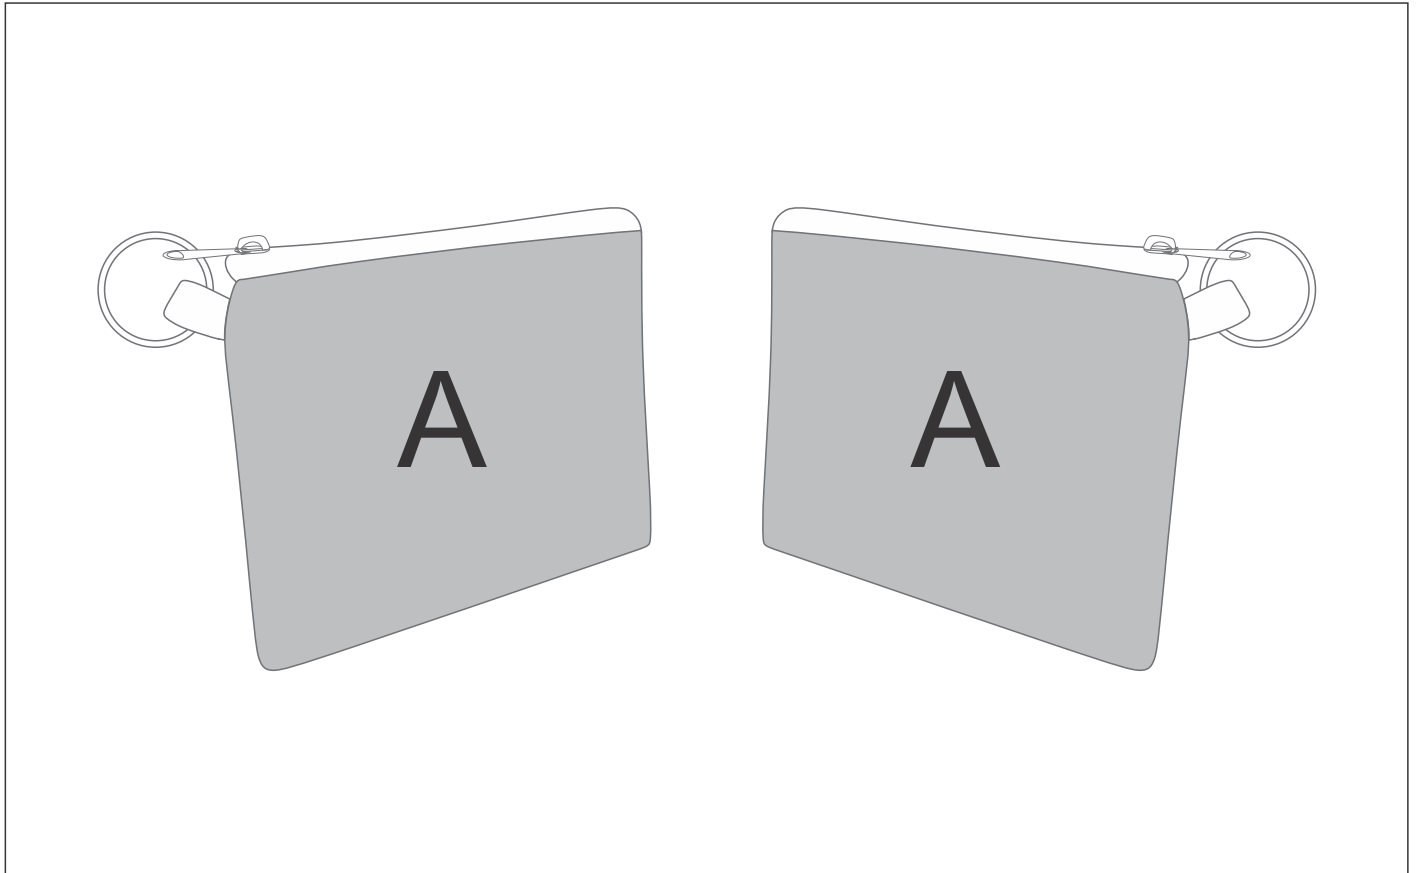

SG-HP-108-G

PPS Hoppla Quirky RPET Credit Card & Coin Purse

Need to know:

- Includes 1-Position Sublimation (setup fees apply)
- **Please Note: We cannot guarantee 100% logo Alignment on all Brandable Panels**

Branding Options:

Position A

1. Custom Sublimation A (CPSUB-A)
Full Colour
Size: 150mm wide x 240mm high